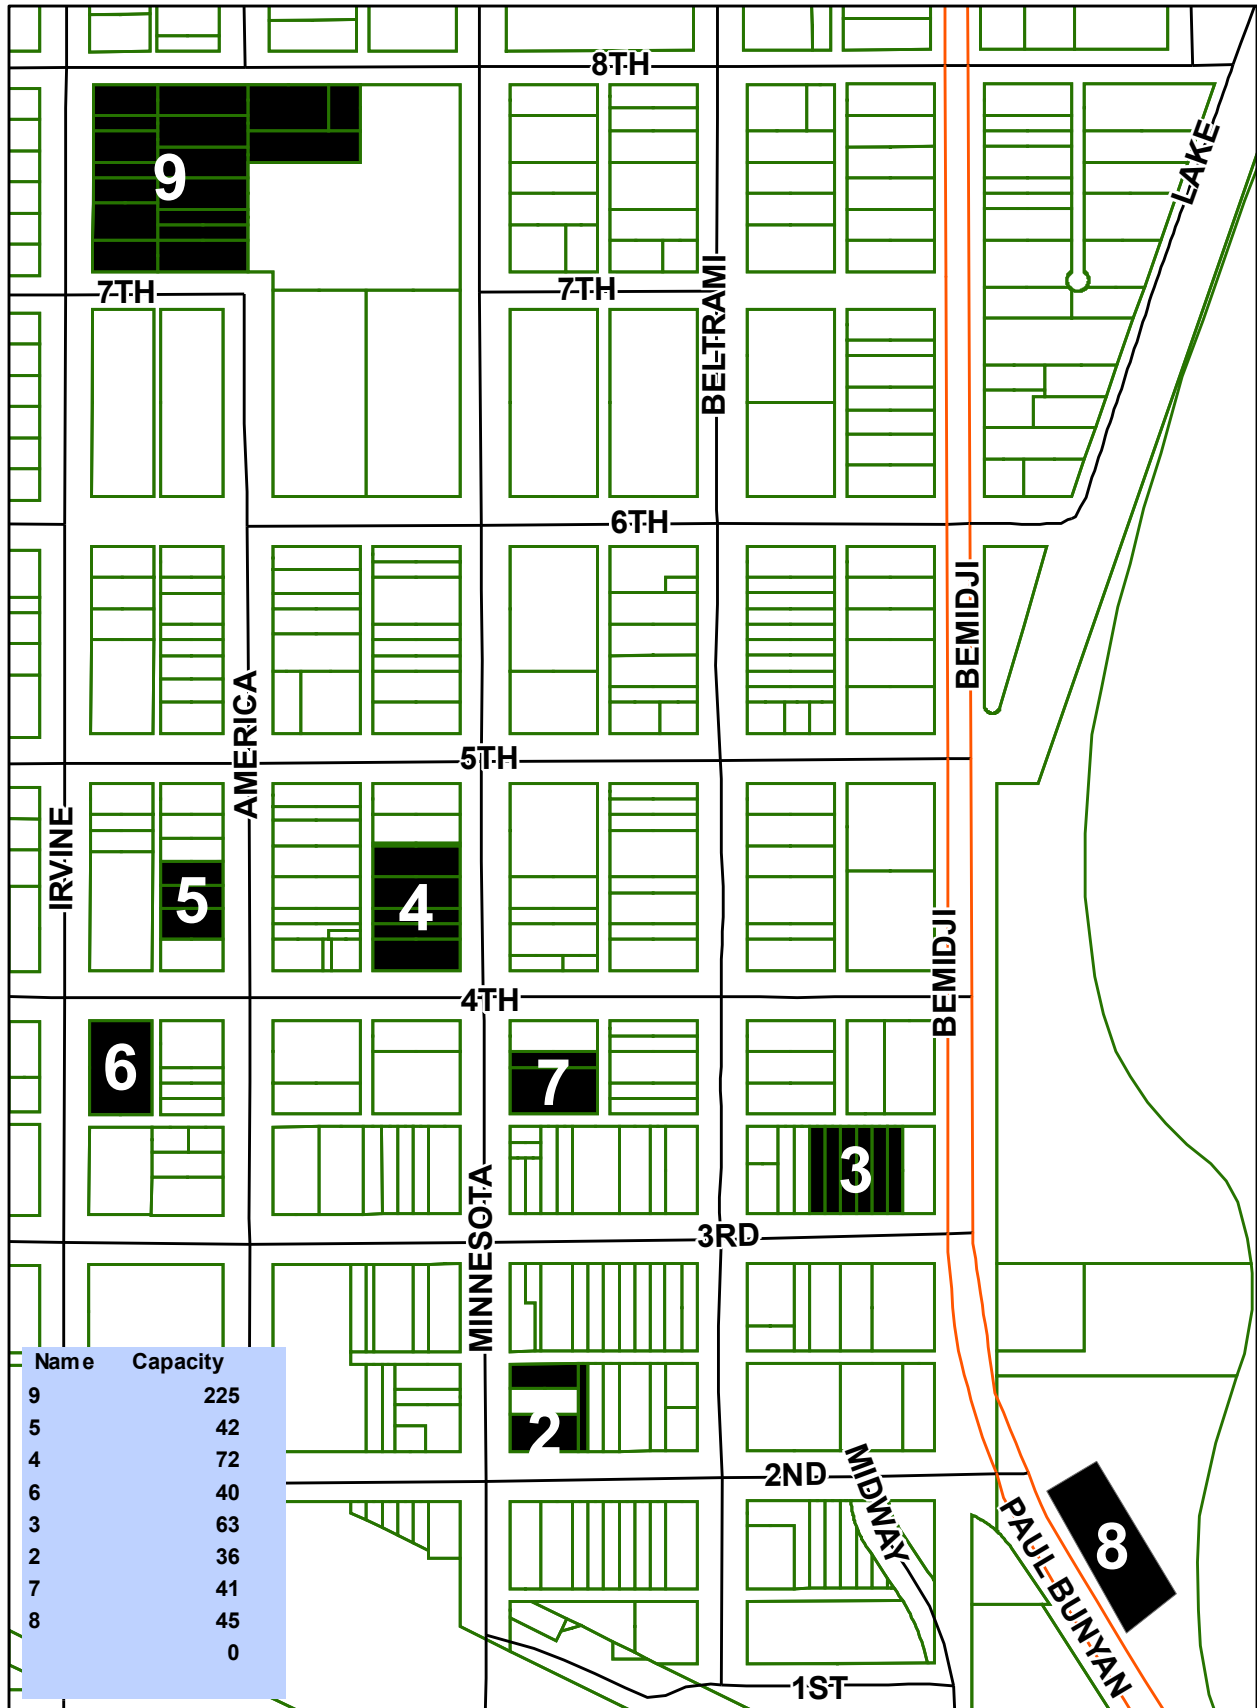

Downtown Parking Lots

Name	Capacity
9	225
5	42
4	72
6	40
3	63
2	36
7	41
8	45
	0